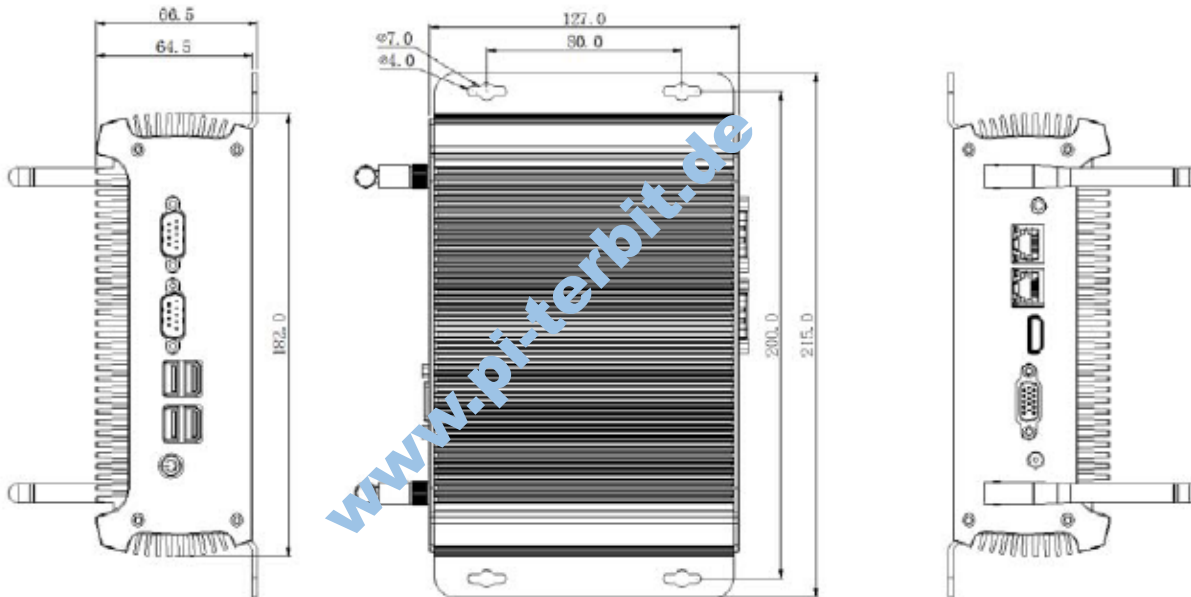

Order No.: terbit1245

Box Rechner Mini PC

- CPU: Intel i5 5200U dual core 2.20 GHz, Max 2.70 GHz, 3MB Cache
- RAM: 1 x SO DIMM DDR3L RAM SLOT, Max 8GB RAM
- Graphic: Intel HD Graphics 5500; HDMI 1920 x1080 Resolution
- Network: 2 x Intel Realtek 8111H 10/100/1000M Lan network
- Storage: 1 x MSATA slot; 1 x SATA 2.5" HDD optional
- Expansion: 1 x MINI PCIE slot
- Front Interface: 1 x power button; 4 x USB 3.0; 2 x COM RS-232
- Back Interface: 1 x Line out; 2 x LAN RJ45; 1 x HDMI; 1 x VGA; 1 x DC-IN; 2 x ANT
- Power: DC IN 12V Power input
- Operating Temp.: 0°C ~ 55°C
- Storage Temp.: -20°C ~ 80°C
- ENV humidity: 10% - 95% @40°C Non-condensing
- Operating system: Windows 7/8/10 ; Linux
- Certification: CE, FCC, RoHS