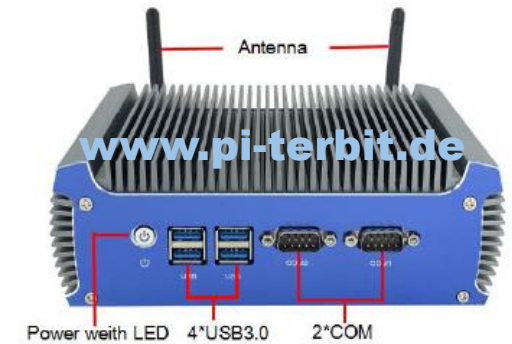

Order No.: terbit1245

Box Rechner Mini PC

- CPU: Intel i5 5200U dual core 2.20 GHz, Max 2.70 GHz, 3MB Cache
- RAM: 1 x SO DIMM DDR3L RAM SLOT, Max 8GB RAM
- Graphic: Intel HD Graphics 5500; HDMI 1920 x1080 Resolution
- Network: 2 x Intel Realtek 8111H 10/100/1000M Lan network
- Storage: 1 x MSATA slot; 1 x SATA 2.5" HDD optional
- Expansion: 1 x MINI PCIE slot
- Front Interface: 1 x power button; 4 x USB 3.0; 2 x COM RS-232
- Back Interface: 1 x Line out; 2 x LAN RJ45; 1 x HDMI; 1 x VGA; 1 x DC-IN; 2 x ANT
- Power: DC IN 12V Power input
- Operating Temp.: 0°C ~ 55°C
- Storage Temp.: -20°C ~ 80°C
- ENV humidity: 10% - 95% @40°C Non-condensing
- Operating system: Windows 7/8/10 ; Linux
- Certification: CE, FCC, RoHS